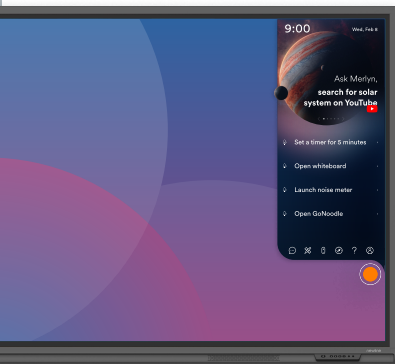

Merlyn Display

by MERLYN MIND

What can Merlyn do for you?

Use your voice, air mouse or the remote to control your screen as you teach!

Weather

“What’s the weather today?”
Will show current local weather results

“Open timer”

“Close timer”

Merlyn Chat

 **Open/Close Chats**
Press the Chat button on remote

“Start chat / Close chat”

“Open chat / Launch chat”

Quick Answers to Factual Questions

“Who was Cleopatra?”

Switch Display

“Switch to HDMI2”

“Go home”

Brightness

“Brightness up 10%”

“Decrease brightness”

Whiteboard

“Open whiteboard”