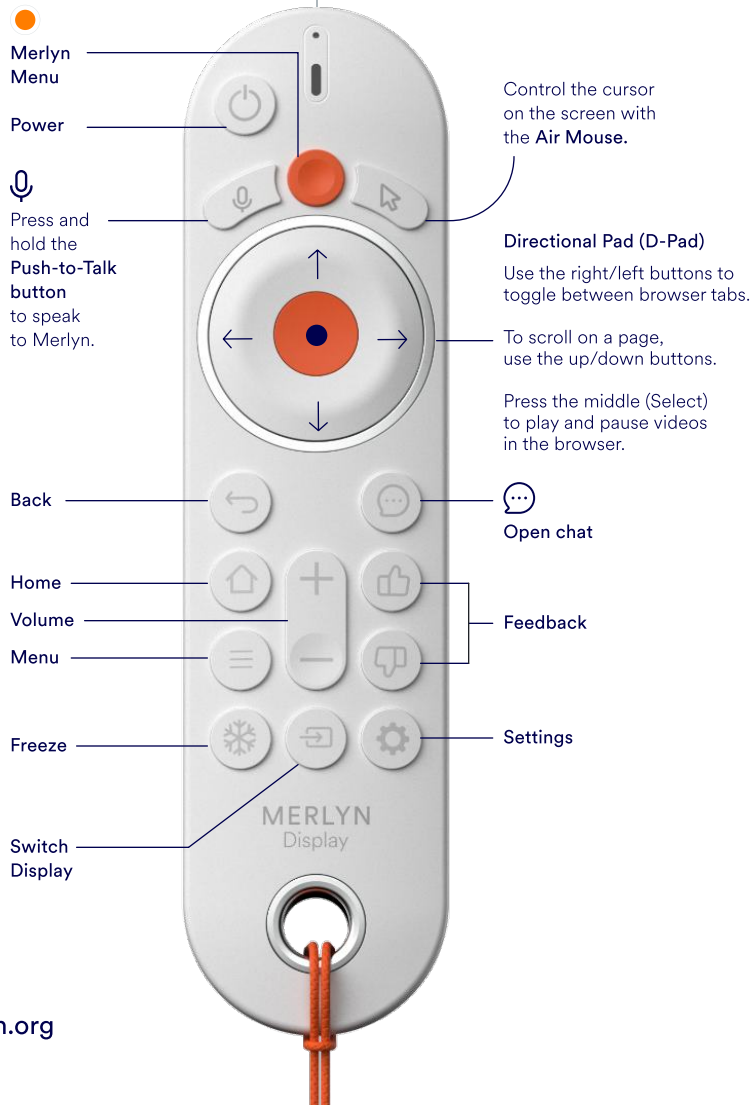

Merlyn Display

by MERLYN MIND

What can Merlyn do for you?

Use your voice, air mouse or the remote to control your screen as you teach!

Weather

“What’s the weather today?”
Will show current local weather results

“Open timer”

“Close timer”

Merlyn Chat

 **Open/Close Chats**
Press the Chat button on remote

“Start chat / Close chat”

“Open chat / Launch chat”

Quick Answers to Factual Questions

“Who was Cleopatra?”

Switch Display

“Switch to HDMI2”

“Go home”

Brightness

“Brightness up 10%”

“Decrease brightness”

Whiteboard

“Open whiteboard”

“New page”

“Change pen color to red”

Volume

“Turn volume up”

“Volume down by 10%”

“Set volume to 5”

Open & search on select websites

“Open GoNoodle”